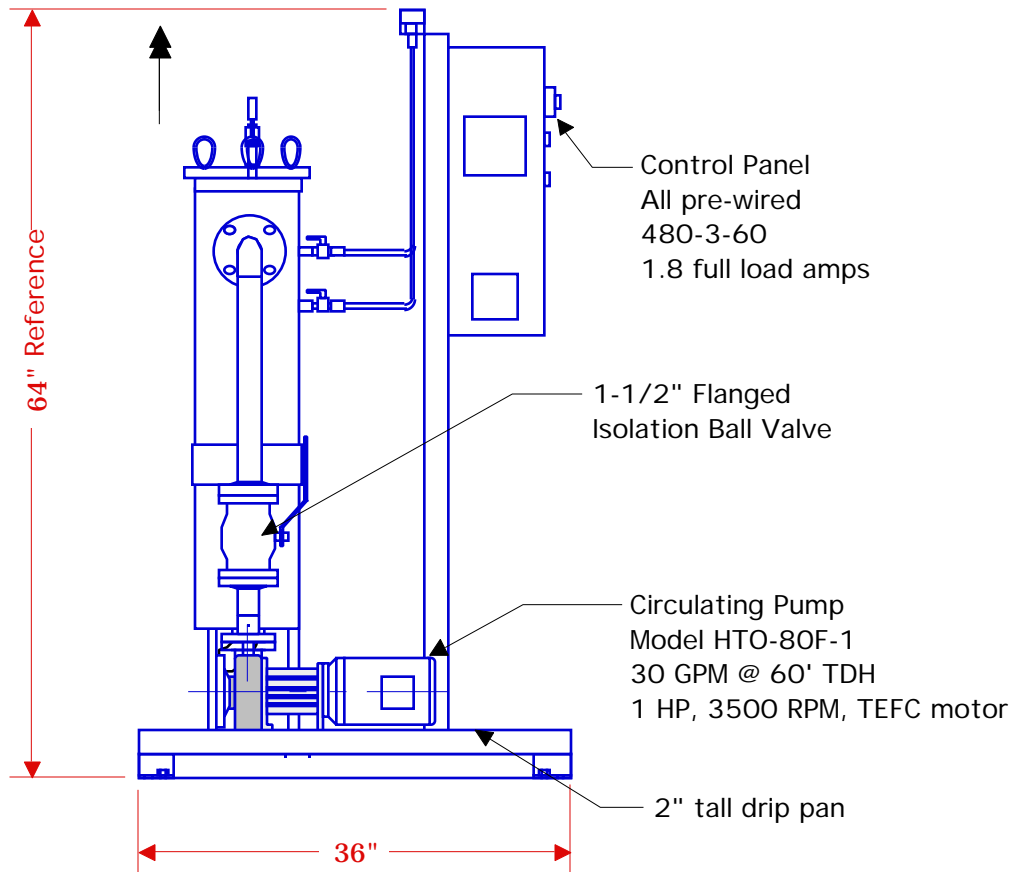

Allow 36" clearance to remove filter bag

All dimensions are approximate and are subject to change without notice.

Weight: 325 lbs
Max. Temp: 450°F

 SBS CORPORATION 81 MILL STREET • ROCHESTER, MI 48307 • USA		
U.S. & Canada 1-800-662-8776 • Fax 1-248-652-4303 • www.sbscorporation.com		
CUSTOMER:		
DRAWN BY: GSB	DATE: 4/20/05	SCALE: 1 : 10
SBS SMART FILTER Part No. SF-SF480		